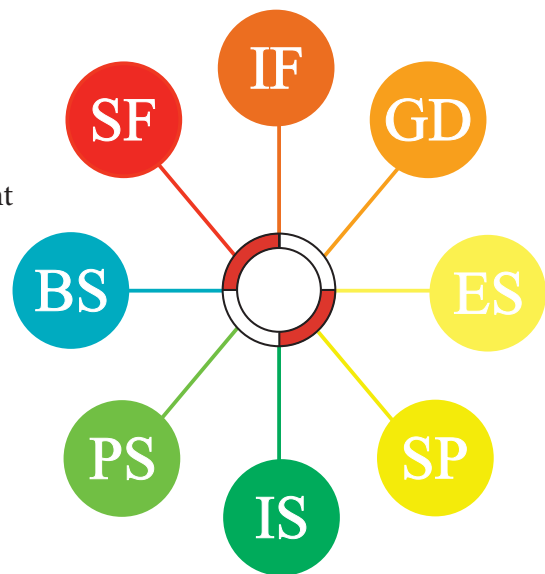

Dear customers,

You are welcome to ports of Baltic countries.

Harbour Enterprise Ltd is offering You co-operation in ports of Latvia, Lithuania and Estonia. For a period of 15 years our company is proud to serve our Customers with the following supplies and services

SF - Sales of life-saving, fire fighting equipment

IF - Inspection of life-saving, life-fighting equipment

GD - Sales, service and calibration of gas detection equipment

ES - Electronic Survival Products & GMDSS

SP - Stores and Spare Parts supplies

IS - IMO Safety Signs

PS - Provision supplies

BS - Bonded stores supplies

Harbour Enterprise works without time limits 24 hours a day, 365 days a year.

We have all necessary means including trucks for timely delivery of goods and equipment to your mooring area.

Our highly skilled staff is ready to help You in setting of any issues or problems.

We hope for long-term and mutually beneficial cooperation.

Choose us for your advantage.

To find out more about who we are, what we do, what inspire us - please visit our international WEB site www.harbour.lv

**Best regards,
Harbour Enterprise Group of Companies**