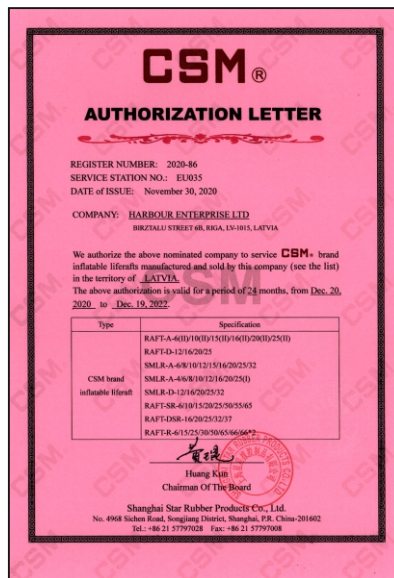

**Best regards,  
Harbour Enterprise Group of Companies**

We own Branch network service-stations certified by the following International and National Classification Societies  
Bureau Veritas, DNV, Lloyd's Register, American, Bureau of Shipping, Registro Italiano Navale, NK Register, Latvian Maritime Administration, Estonian Maritime Administration.