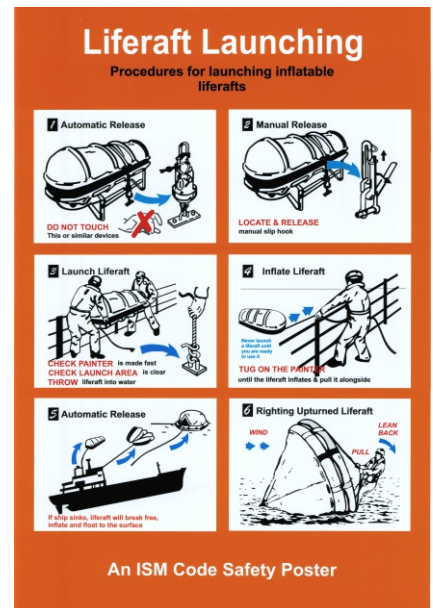

IMO SAFETY SIGNS

Highly skilled and experienced staff is employed by Harbour Enterprise Group of Companies . We are ready to meet the challenges set by our Clients quickly and at the earliest possible dates. All signs, labels, posters, baners and t-shirts are available on Your request.

Harbour Enterprise Group of Companies also producing and supplying merchant and navy vessels with following range of goods

- IMO signs
- Safety signs
- Labels
- Posters
- Baners
- T-shirts