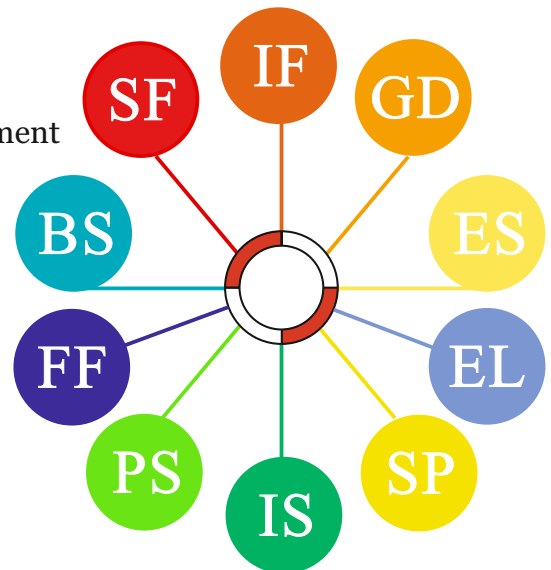

**EL** - Pilot / Embarcation Ladders manufacturing

**ES** - Electronic Survival Products & GMDSS

**SP** - Stores and Spare Parts supplies

**IS** - IMO Safety Signs

**PS** - Provision supplies

**BS** - Bonded stores supplies